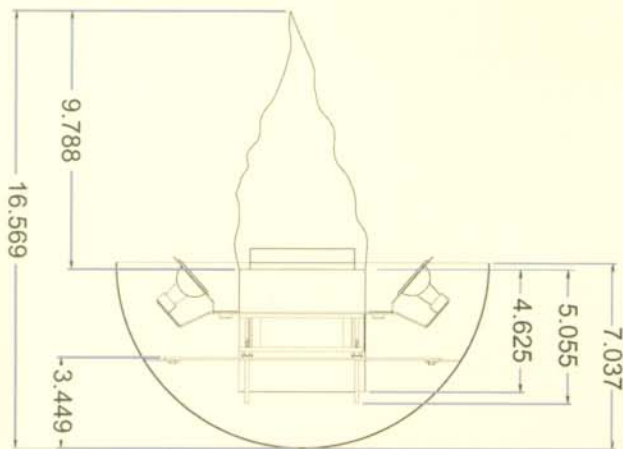

Le Flame

Length:	11.0"	28.0 cm
Width:	7.5"	19.0 cm
Height of Base:	5.0"	12.7 cm
Height of Flame:	9.0"	22.9 cm
Shipping Weight:	7.0 lbs"	4.0 kg
Power Requirements:	4 Amps 115 Volts 60hz	
Bulb Info:	Halogen Decostar 35S - 12V, 20W	

Bowl / Hanging Kit

Diameter:	14.0"	35.5 cm
Height:	7"	17.8 cm
Shipping Weight:	7 lbs	4.0 kg

Le Maitre
SPECIAL EFFECTS INC

WITH THE BOWL

WITHOUT THE BOWL

(All units are in inches)