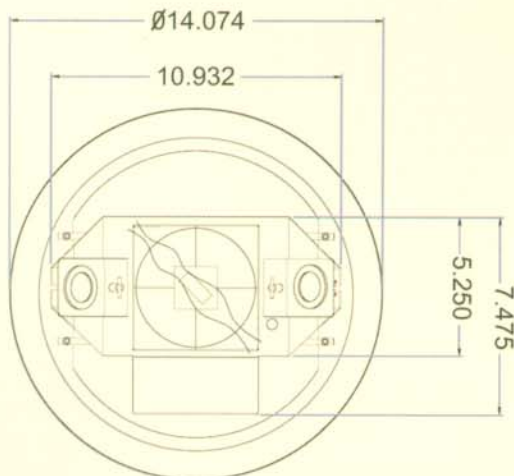

Le Flame

Length:	11.0"	28.0 cm
Width:	7.5"	19.0 cm
Height of Base:	5.0"	12.7 cm
Height of Flame:	9.0"	22.9 cm
Shipping Weight:	7.0 lbs"	4.0 kg
Power Requirements:	4 Amps 115 Volts 60hz	
Bulb Info:	Halogen Decostar 35S - 12V, 20W	

Bowl / Hanging Kit

Diameter:	14.0"	35.5 cm
Height:	7"	17.8 cm
Shipping Weight:	7 lbs	4.0 kg

Le Maitre
SPECIAL EFFECTS INC

WITH THE BOWL

WITHOUT THE BOWL

(All units are in inches)