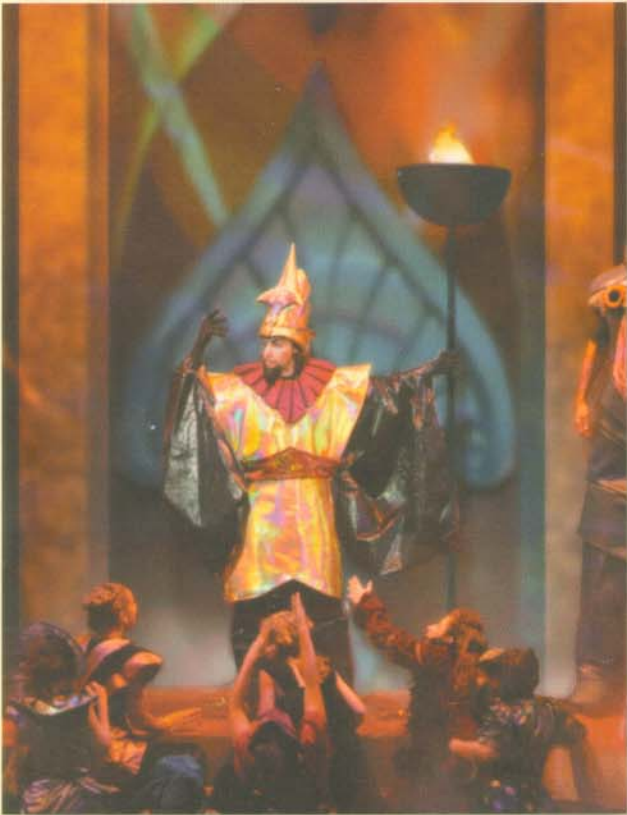

*From setting the mood to adding elegance, the **Le Flame** offers a unique solution.*