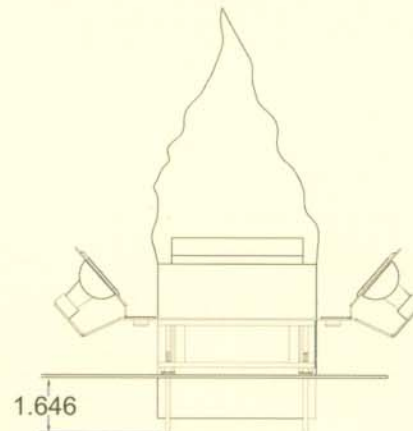

Le Flame

Length:	11.0"	28.0 cm
Width:	7.5"	19.0 cm
Height of Base:	5.0"	12.7 cm
Height of Flame:	9.0"	22.9 cm
Shipping Weight:	7.0 lbs"	4.0 kg
Power Requirements:	4 Amps 115 Volts 60hz	
Bulb Info:	Halogen Decostar 35S - 12V, 20W	

Bowl / Hanging Kit

Diameter:	14.0"	35.5 cm
Height:	7"	17.8 cm
Shipping Weight:	7 lbs	4.0 kg

Le Maitre
SPECIAL EFFECTS INC

WITH THE BOWL

WITHOUT THE BOWL

(All units are in inches)