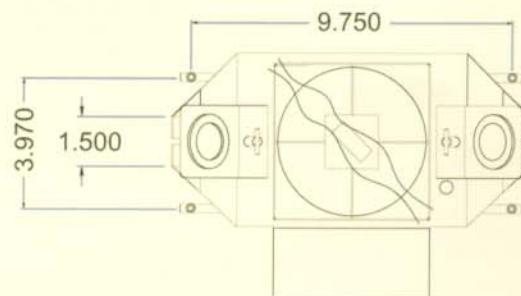

Le Flame

Length:	11.0"	28.0 cm
Width:	7.5"	19.0 cm
Height of Base:	5.0"	12.7 cm
Height of Flame:	9.0"	22.9 cm
Shipping Weight:	7.0 lbs"	4.0 kg
Power Requirements:	4 Amps 115 Volts 60hz	
Bulb Info:	Halogen Decostar 35S - 12V, 20W	

Bowl / Hanging Kit

Diameter:	14.0"	35.5 cm
Height:	7"	17.8 cm
Shipping Weight:	7 lbs	4.0 kg

Le Maitre
SPECIAL EFFECTS INC

WITH THE BOWL

WITHOUT THE BOWL

(All units are in inches)